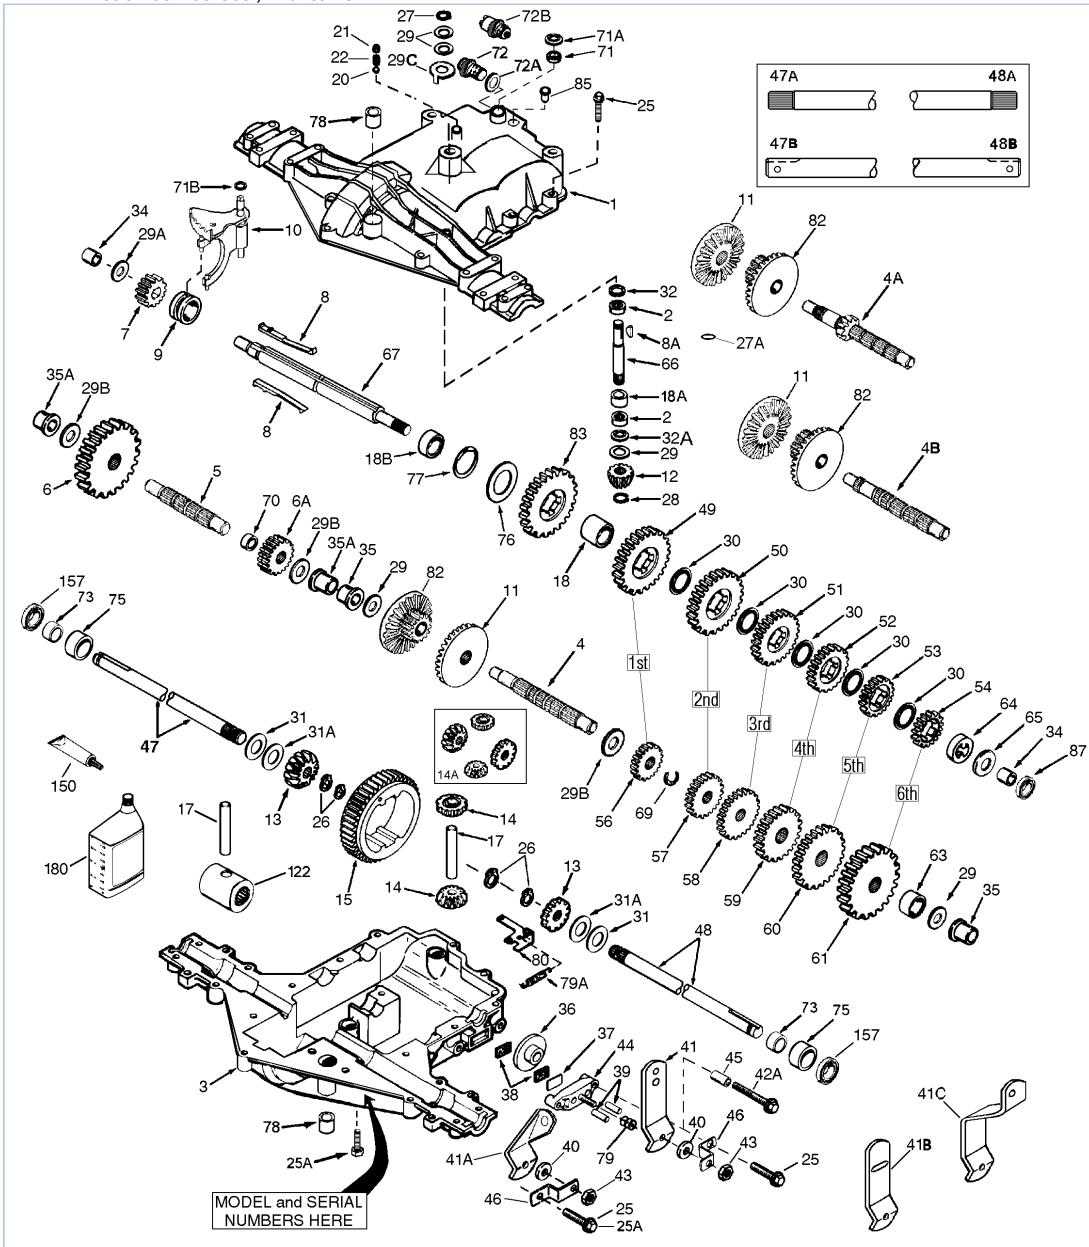

mst.3 205-205-563 / Transaxle

Part List

mst.3 205-205-563 / Transaxle

REF #	ITEM #	DESCRIPTION	QTY	REMARK
1	772147	Transaxle Cover	1	
2	780086A	Needle Bearing 5/8" ID	2	
3	770128	Transaxle Case	1	
4	776395	Countershaft	1	
5	776409	Output Shaft	1	
6	778364	Spur Gear (38 teeth)	1	
6A	778369	Spur Gear (15 teeth)	1	
7	778330	Spur Gear (11 teeth)	1	
8	792180	Shift Key	2	
8A	792047	Woodruff Key #9	1	
9	784352	Shift Collar	1	
10	784378	Shift Rod & Fork	1	
11	778334	Bevel Gear (30 teeth)	1	
12	778309	Input Bevel Pinion (13 teeth)	1	
13	778327	Bevel Gear (16T STL) (Incl. 14)	2	
14	778327	Bevel Pinion (16T STL) (Incl. 13)	2	
15	778370	Ring Gear (43 teeth)	1	
17	786188	Drive Pin	1	
18	786102	Spacer	1	
20	792077A	Ball 5/16" dia	1	
21	792211	Cap Screw 3/8-16 x 3/8"	1	
22	792079	Spring	1	
25	792073A	Screw 1/4-20 x 1-1/4"	16	
25	792073A	Screw 1/4-20 x 1-1/4"	2	
25A	792177	Screw 1/4-20 x 1-3/8"	2	
26	792125	Retaining Ring (pkg of 2)	4	
27	792035	Retaining Ring	1	
28	788040	Retaining Ring	1	
29	780072	Washer	5	
29A	780160	Washer	1	
29B	780051	Thrust Washer (.762 ID)	3	
30	780108	Washer	4	
31	780001	Washer (.056 wide) (USE AS NEEDED)	2	
31A	780195	Flat Washer (.062 wide)	2	
32	788083	Oil Seal 5/8"	1	
34	780194	Bushing	2	
35	780193	Flanged Bushing	2	
35A	780197	Flanged Bushing 3/4"	2	
36	790075	Brake Disk	1	
37	790007	Brake Pad Plate	1	
38	799021	Brake Pad (pkg of 2)	2	
39	786026	Dowel Pin	2	
40	792076A	Washer	1	
41	790034	Brake Lever	1	
43	792075	Locknut 5/16-24	1	
44	790025	Brake Pad Holder	1	
46	786086	Brake Lever Bracket	1	
47	774686	Axle (11-5/16" long)	1	
48	774687	Axle (15-7/8" long)	1	
49	778356	Spur Gear (29 teeth)	1	
50	778338	Spur Gear (27 teeth)	1	
51	778342	Spur Gear (22 teeth)	1	
52	778313	Spur Gear (19 teeth)	1	
53	778346	Spur Gear (15 teeth)	1	
56	778355	Spur Gear (11 teeth)	1	
57	778337	Spur Gear (13 teeth)	1	
58	778341	Spur Gear (18 teeth)	1	